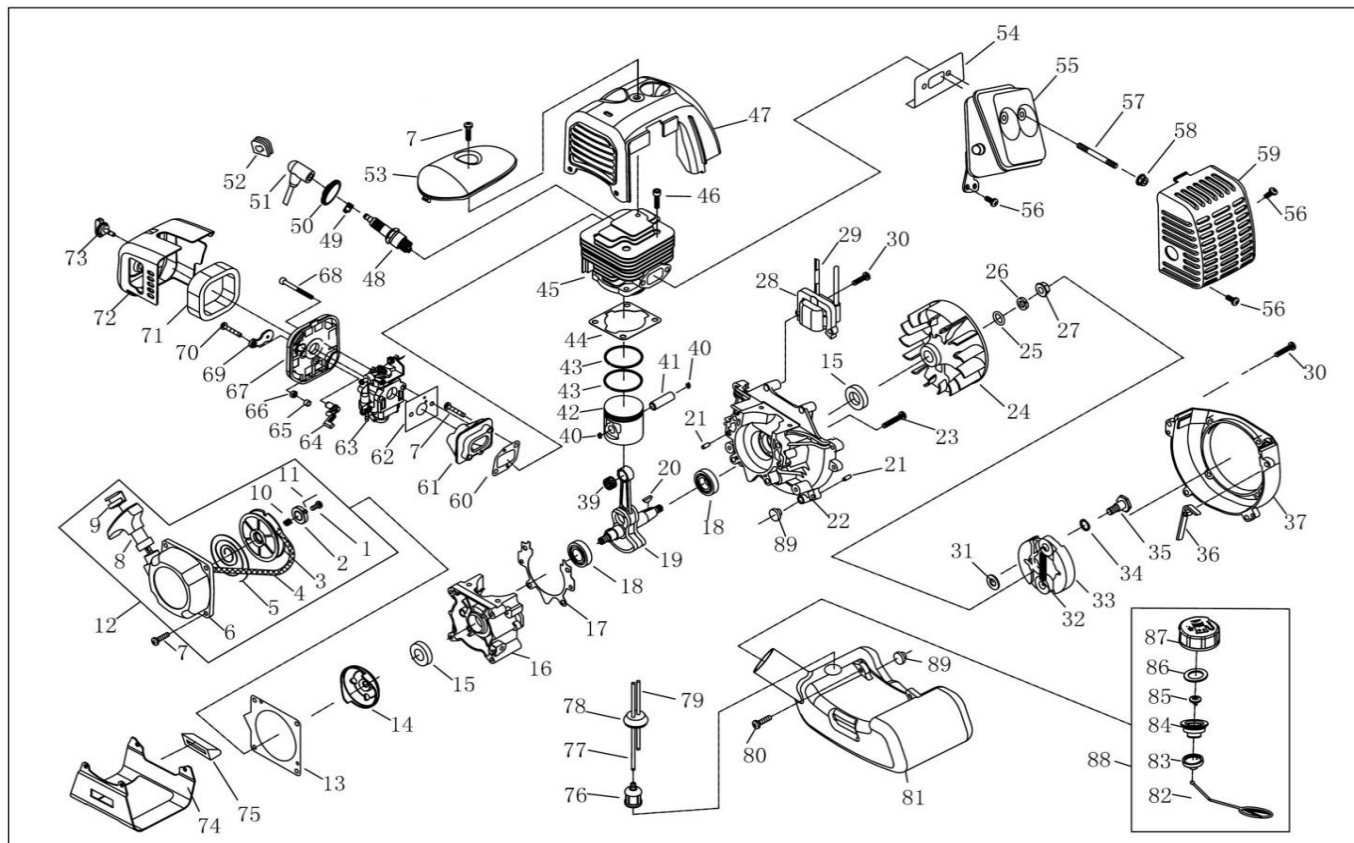

BC 900 S - Engine

No	Code	Name	Qty	No	Code	Name	Qty
1		Screw	1	25		WasherB	1
2		Ratchet	1	26		WasherB	1
3		Start Rope Reel	1	27		Nut M8	1
4		Rope	1	28	10876	IGNITION COIL COMP.	1
5		Recoil Spring	1	29		Cord Comp.	1
6		Start Cover Ass'y	1	30		Bolt M5 x 20	6
7		Screw M5 x 20	7	31		WasherB	2
8		Start Handle	1	32		Spring	1
9		Ring	1	33	010883	Expander	2
10		Spring	1	34		Washer	2
11		Start pole	2	35	24167	Screw Pin	2
12	015417	Starter	1	36		Flash Pan	1
13	013531	Gasket	1	37	010884	Fan Cover	1
14	009827	Start Reel	1	38			1
15	010860	Oil-seal	2	39	020852	Bearing	1
16	010861	Crank Case	1	40	010878	Ring	2
17	017554	Gasket	1	41	010880	Piston Pin	1
18	10558	Bearing 6201/P6	2	42	010879	Piston	1
19	018885	Crank Shaft	1	43	010881	Piston Ring	2
20	32478	Key 3x5x13	1	44	017553	Gasket	1
21		Pin B4x10	4	45	010882	Cylinder	1
22	010875	Crank Case	1	46		Screw M5 x18	4
23		Screw M5 x 30	4	47	010867	Guide Cover Ass'y	1
24	10877	MAGNETO ROTOR COMP	1	48	10866	Spark Plug	1