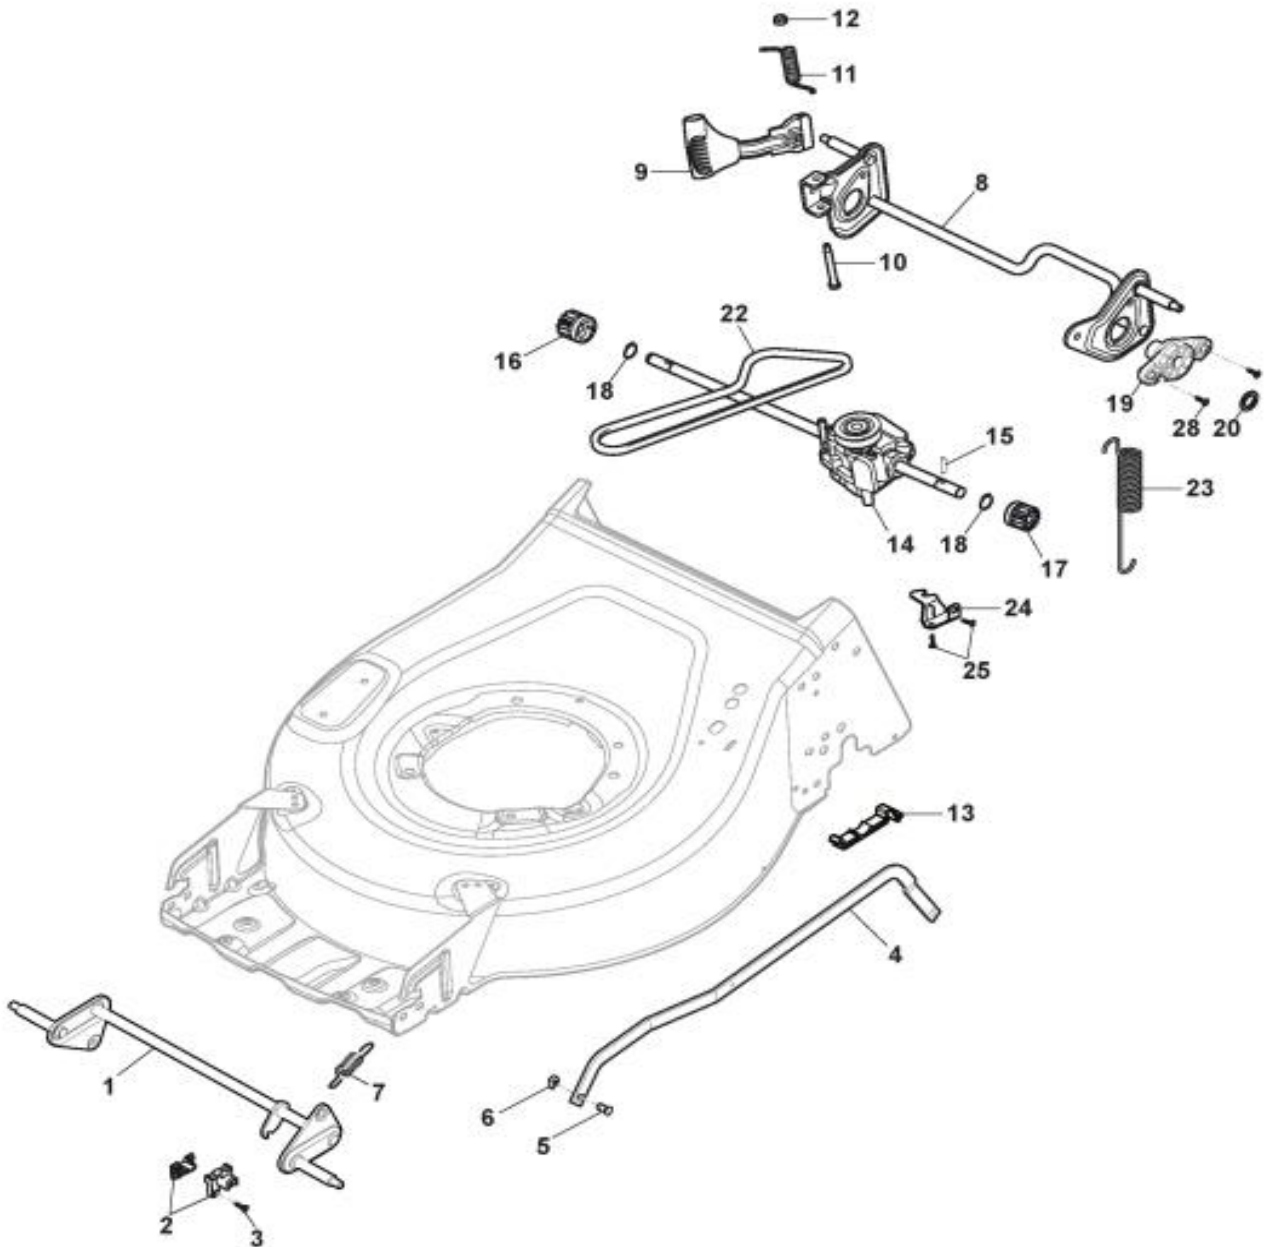

Falcon 4111H

No	Code	Name	Qty	No	Code	Name	Qty
1	77322	BRACKET-RH	1	14		SCREW	1
2		LEFT BRACKE	1	15	65798	WASHING CONNECTION	1
3		SCREW	6				
4	77317	PLATE	2				
5	71994	REAR DOOR	1				
6	65960	REAR CONVEYOR	1				
7		SCREW	2				
8	65795	BELT PROTECTION	1				
9		SCREW	2				
10	65796	MULCHING DEFLECTOR	1				
11	65828	GREY DECK	1				
12		CAP	1				
13		OR RING	1				

Deck

Falcon 4111H

Height Adjusting

Falcon 4111H

No	Code	Name	Qty	No	Code	Name	Qty
1		SCREW	2				
2	65806	MASK	1				
3	65807	INSERT	1				
4	65808	HANDLE	1				

Mask

Falcon 4111H

No	Code	Name	Qty	No	Code	Name	Qty
1	65809	LOWER HANDLE	1				
2	65810	HANDLE FIXING WASHER	4				
3	71998	NUT-KNOB ASSY	4				
4	65811	LOCKING HANDLE LEVER	2				
5	65811	LOCKING HANDLE LEVER	2				
6		FAIRLEAD	2				
7	77307	CONDUIT CLIP	1				

Wheel and Hub Cap

Falcon 4111H

No	Code	Name	Qty	No	Code	Name	Qty
1	42498	REAR CONVEYOR ASSY	1	7		SPRING	1
2	65837	STONE GUARD SIDE DISCHARGE ASSY	1	8		PIN	1
3		SCREW	2	9		CROWN FASTENER	4
4		FULCRUM PIN	1	10		PIN	1
5		NUT	2	11		SAFETY BUTTON	1
6		CAP	2	12		SPRING	1

Ejection - Guard

Falcon 4111H

No	Code	Name	Qty	No	Code	Name	Qty
1	77306	SCREW	3				
2	77985	HUB WITH PULLEY, CRANKSHAFT	1				
3	65820	LEFT MULCHING, BLADE	1				
4	48325	ELASTIC DISC	1				
5	48326	WASHER	1				
6	42481	SCREW	1				
7	76623	FEATHER, CRANKSHAFT	1				