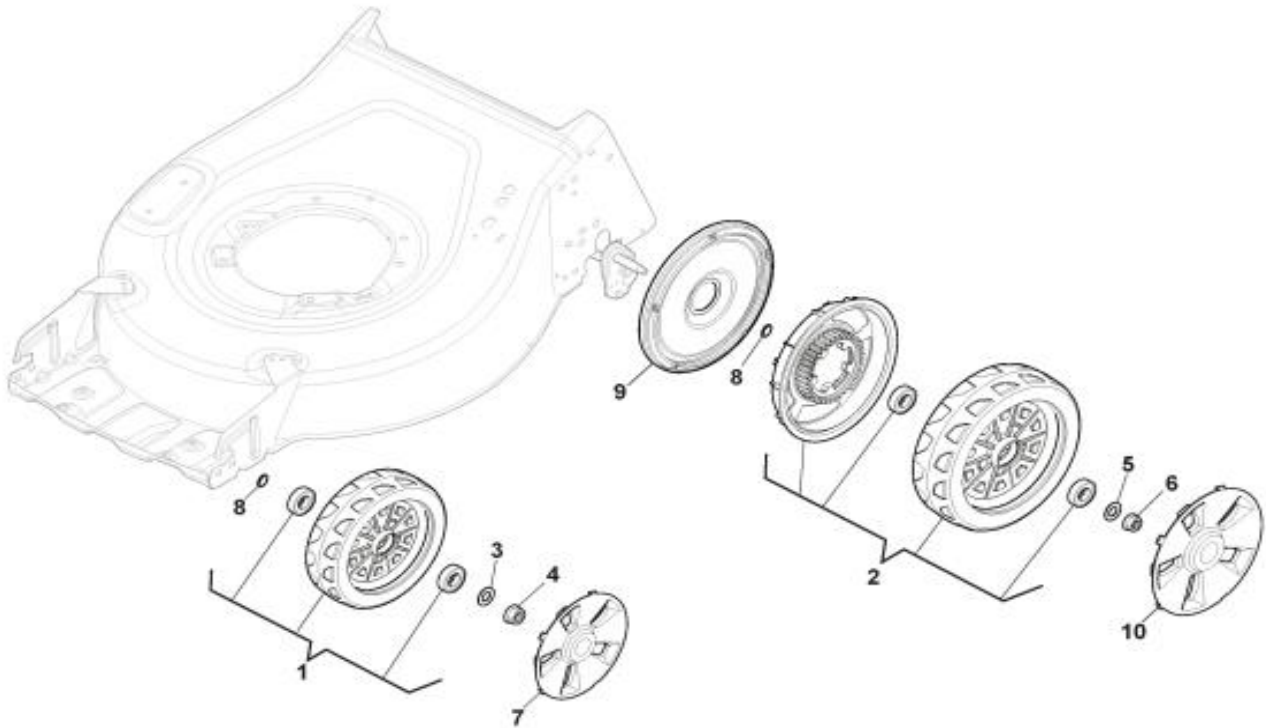

Deck

Falcon 4111H

Height Adjusting

Falcon 4111H

No	Code	Name	Qty	No	Code	Name	Qty
1		SCREW	2				
2	65806	MASK	1				
3	65807	INSERT	1				
4	65808	HANDLE	1				

Mask

Falcon 4111H

No	Code	Name	Qty	No	Code	Name	Qty
1	65809	LOWER HANDLE	1				
2	65810	HANDLE FIXING WASHER	4				
3	71998	NUT-KNOB ASSY	4				
4	65811	LOCKING HANDLE LEVER	2				
5	65811	LOCKING HANDLE LEVER	2				
6		FAIRLEAD	2				
7	77307	CONDUIT CLIP	1				

Handle , Lower Part

Falcon 4111H

No	Code	Name	Qty	No	Code	Name	Qty
1	77324	BLACK UPPER HANDLE	1	11	65843	CABLE REAR DRIVE	1
2	77309	GUIDE SPRING	1	12	42477	CABLE HOLDER	1
3		WASHER	1				
4		NUT	1				
5	77307	CONDUIT CLIP	1				
6	44739	LEVER, ENGINE BRAKE BLACK	1				
7	65815	CABLE, THREAD ENGINE BRAKE	1				
8		SCREW	1				
9		NUT	1				
10	42489	DRIVE CONTROL LEVER	1				

Handle, Upper Part

Falcon 4111H

No	Code	Name	Qty	No	Code	Name	Qty
1	76053	WHEEL	2	7	42467	HUB CAP GREY	2
2	77325	WHEEL	2	8		WASHER	4
3		WASHER	2	9	65835	PROTECTION, WHEEL	2
4	42472	NUT	2	10	42511	HUB CAP GREY	2
5		WASHER	2				
6	42472	NUT	2				