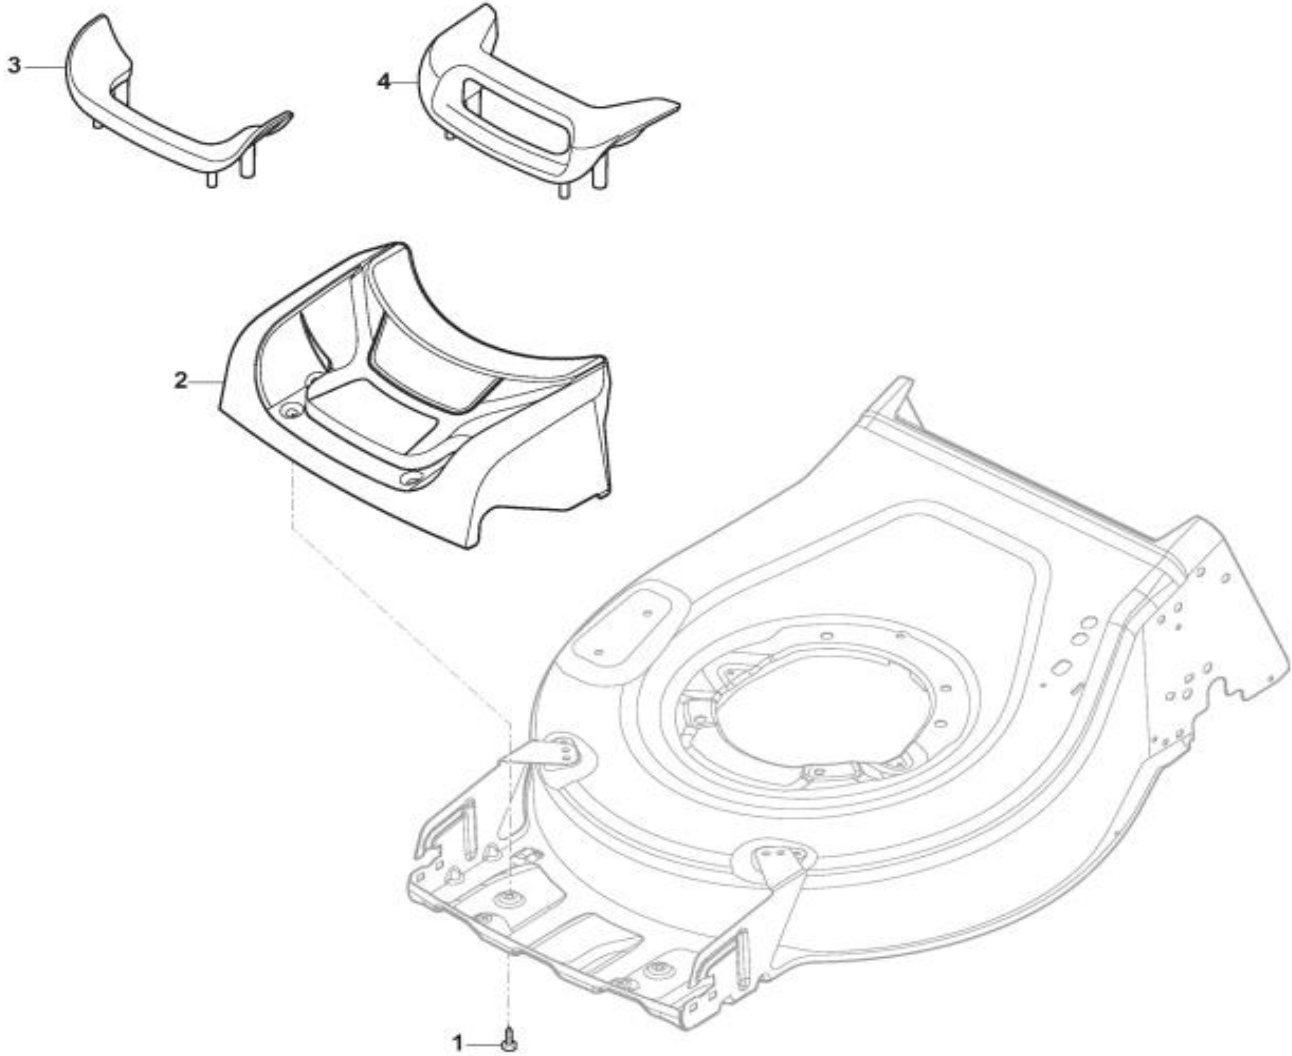

Falcon 4111H

No	Code	Name	Qty	No	Code	Name	Qty
1	77322	BRACKET-RH	1	14		SCREW	1
2		LEFT BRACKE	1	15	65798	WASHING CONNECTION	1
3		SCREW	6				
4	77317	PLATE	2				
5	71994	REAR DOOR	1				
6	65960	REAR CONVEYOR	1				
7		SCREW	2				
8	65795	BELT PROTECTION	1				
9		SCREW	2				
10	65796	MULCHING DEFLECTOR	1				
11	65828	GREY DECK	1				
12		CAP	1				
13		OR RING	1				

Deck

Falcon 4111H

Height Adjusting

Falcon 4111H

No	Code	Name	Qty	No	Code	Name	Qty
1		SCREW	2				
2	65806	MASK	1				
3	65807	INSERT	1				
4	65808	HANDLE	1				

Mask

Falcon 4111H

No	Code	Name	Qty	No	Code	Name	Qty
1	65809	LOWER HANDLE	1				
2	65810	HANDLE FIXING WASHER	4				
3	71998	NUT-KNOB ASSY	4				
4	65811	LOCKING HANDLE LEVER	2				
5	65811	LOCKING HANDLE LEVER	2				
6		FAIRLEAD	2				
7	77307	CONDUIT CLIP	1				

Wheel and Hub Cap

Falcon 4111H

No	Code	Name	Qty	No	Code	Name	Qty
1	42498	REAR CONVEYOR ASSY	1	7		SPRING	1
2	65837	STONE GUARD SIDE DISCHARGE ASSY	1	8		PIN	1
3		SCREW	2	9		CROWN FASTENER	4
4		FULCRUM PIN	1	10		PIN	1
5		NUT	2	11		SAFETY BUTTON	1
6		CAP	2	12		SPRING	1