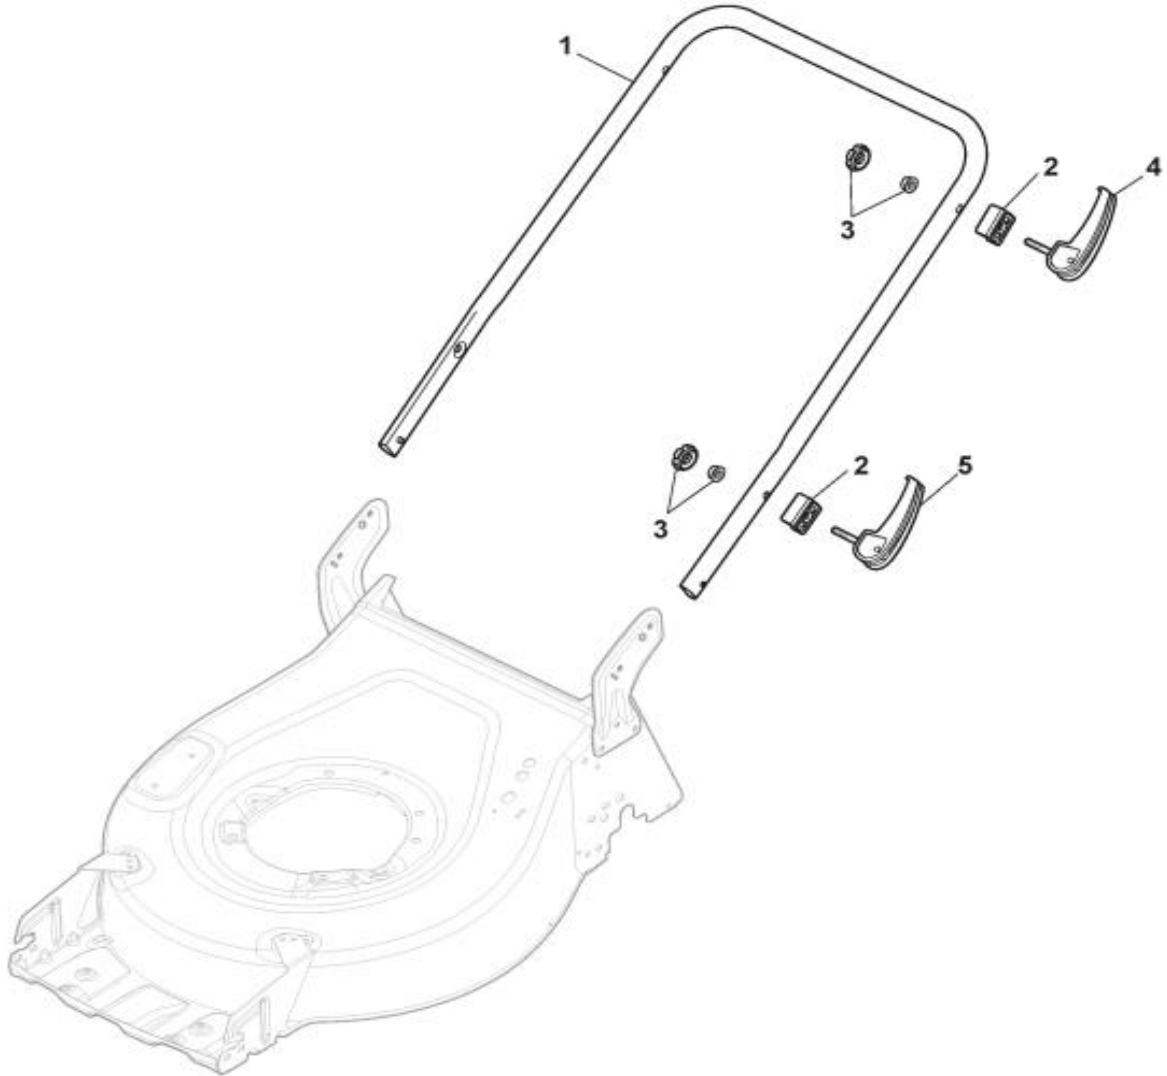

Deck

Falcon 4111H

Height Adjusting

Falcon 4111H

No	Code	Name	Qty	No	Code	Name	Qty
1		SCREW	2				
2	65806	MASK	1				
3	65807	INSERT	1				
4	65808	HANDLE	1				

Mask

Falcon 4111H

No	Code	Name	Qty	No	Code	Name	Qty
1	65809	LOWER HANDLE	1				
2	65810	HANDLE FIXING WASHER	4				
3	71998	NUT-KNOB ASSY	4				
4	65811	LOCKING HANDLE LEVER	2				
5	65811	LOCKING HANDLE LEVER	2				
6		FAIRLEAD	2				
7	77307	CONDUIT CLIP	1				

Handle , Lower Part

Falcon 4111H

No	Code	Name	Qty	No	Code	Name	Qty
1	77324	BLACK UPPER HANDLE	1	11	65843	CABLE REAR DRIVE	1
2	77309	GUIDE SPRING	1	12	42477	CABLE HOLDER	1
3		WASHER	1				
4		NUT	1				
5	77307	CONDUIT CLIP	1				
6	44739	LEVER, ENGINE BRAKE BLACK	1				
7	65815	CABLE, THREAD ENGINE BRAKE	1				
8		SCREW	1				
9		NUT	1				
10	42489	DRIVE CONTROL LEVER	1				

Handle, Upper Part

Falcon 4111H

No	Code	Name	Qty	No	Code	Name	Qty
1	76053	WHEEL	2	7	42467	HUB CAP GREY	2
2	77325	WHEEL	2	8		WASHER	4
3		WASHER	2	9	65835	PROTECTION, WHEEL	2
4	42472	NUT	2	10	42511	HUB CAP GREY	2
5		WASHER	2				
6	42472	NUT	2				

Wheel and Hub Cap

Falcon 4111H

No	Code	Name	Qty	No	Code	Name	Qty
1	42498	REAR CONVEYOR ASSY	1	7		SPRING	1
2	65837	STONE GUARD SIDE DISCHARGE ASSY	1	8		PIN	1
3		SCREW	2	9		CROWN FASTENER	4
4		FULCRUM PIN	1	10		PIN	1
5		NUT	2	11		SAFETY BUTTON	1
6		CAP	2	12		SPRING	1