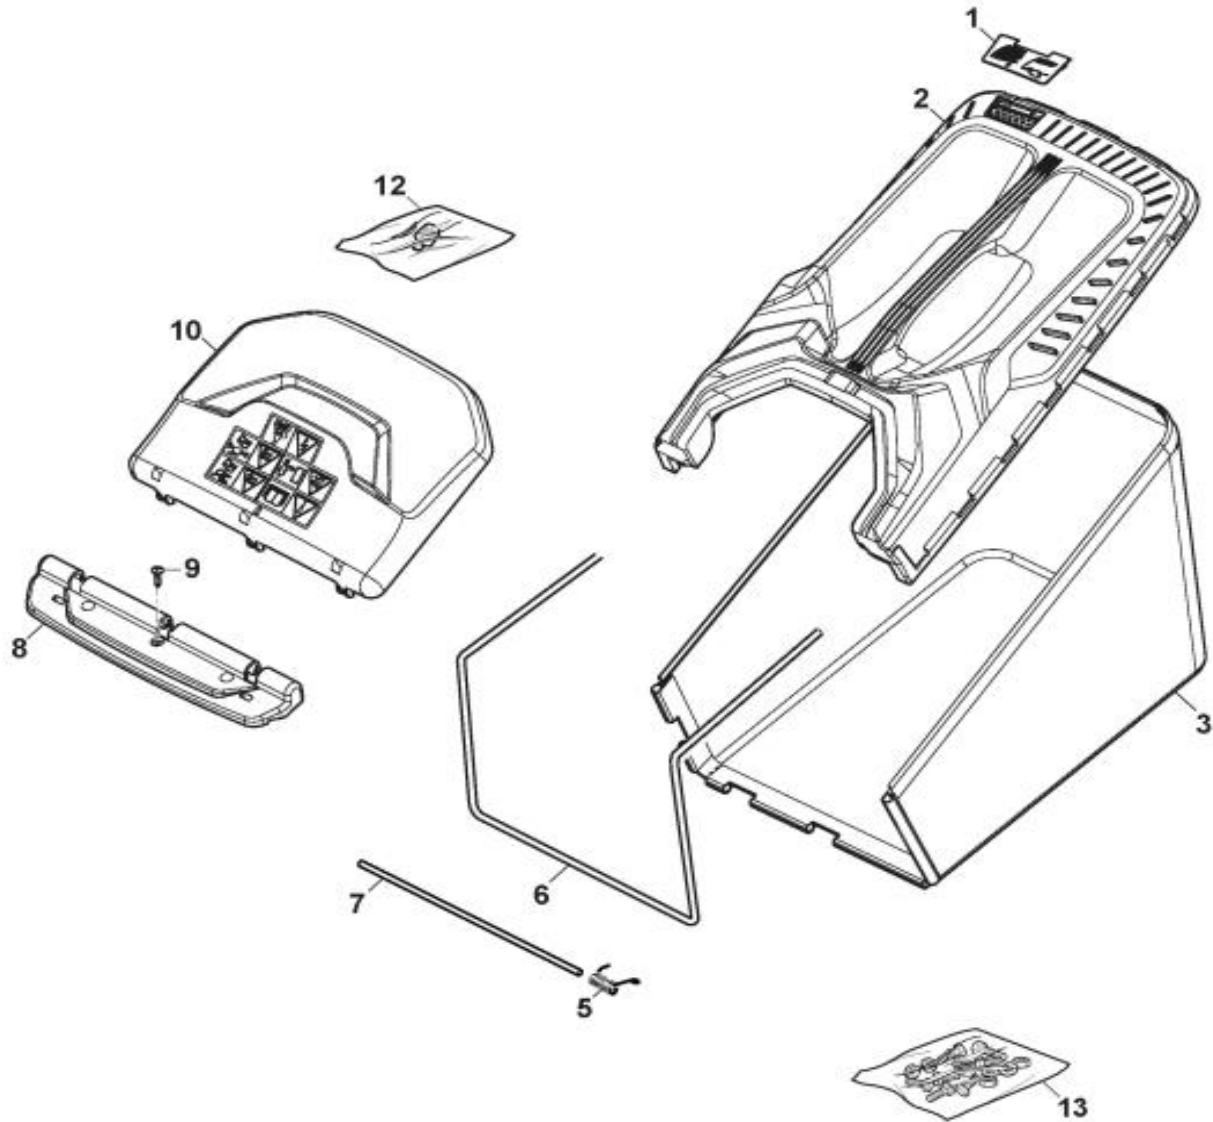

Falcon 4111H

No	Code	Name	Qty	No	Code	Name	Qty
1	65821	REAR DOOR	1	9		SCREW	1
2	65822	GRASS-BOX, UPPER PART	1	10	65827	STONE GUARD, BLACK	1
3	65823	BLACK FABRIC BOX	1	12		OUTFIT, PLASTIC PIN	1
5	65824	SPRING	2	13	77326	OUTFIT, SCREWS	1
6	73751	LOWER STIFFENING	1				
7		PIN	1				
8	65826	STONE GUARD SUPPORT, BLACK	1				

Grass - Catcher