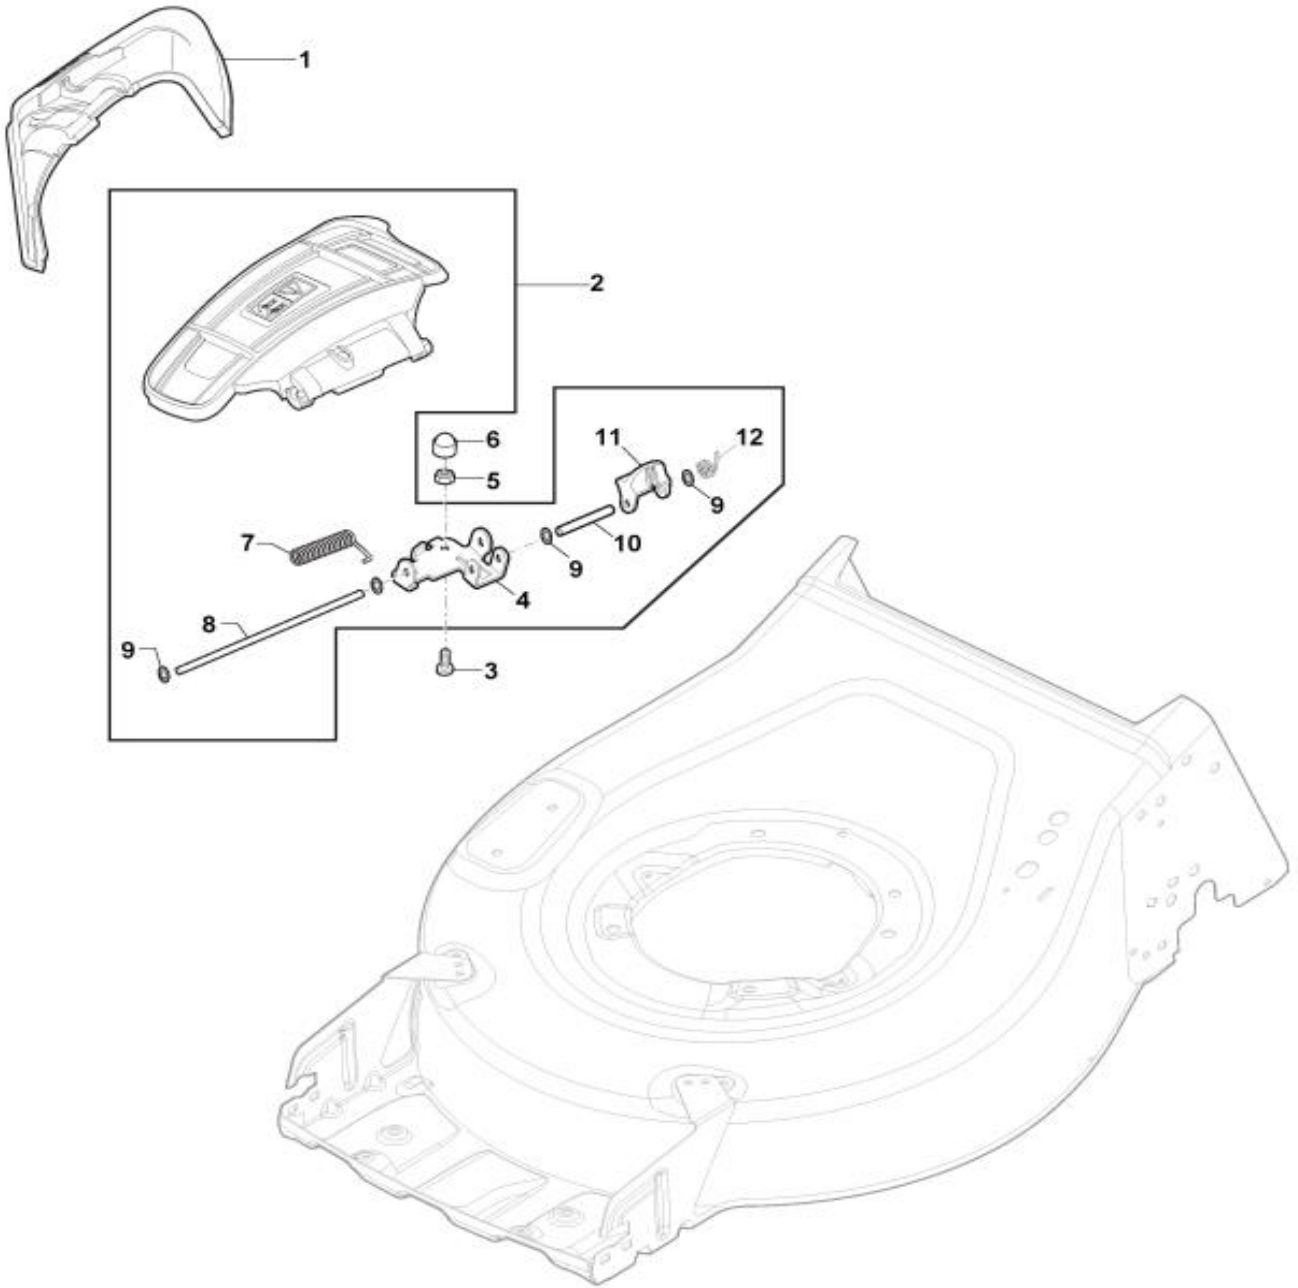

Handle, Upper Part

Falcon 4111H

No	Code	Name	Qty	No	Code	Name	Qty
1	76053	WHEEL	2	7	42467	HUB CAP GREY	2
2	77325	WHEEL	2	8		WASHER	4
3		WASHER	2	9	65835	PROTECTION, WHEEL	2
4	42472	NUT	2	10	42511	HUB CAP GREY	2
5		WASHER	2				
6	42472	NUT	2				

Wheel and Hub Cap

Falcon 4111H

No	Code	Name	Qty	No	Code	Name	Qty
1	42498	REAR CONVEYOR ASSY	1	7		SPRING	1
2	65837	STONE GUARD SIDE DISCHARGE ASSY	1	8		PIN	1
3		SCREW	2	9		CROWN FASTENER	4
4		FULCRUM PIN	1	10		PIN	1
5		NUT	2	11		SAFETY BUTTON	1
6		CAP	2	12		SPRING	1

Ejection - Guard

Falcon 4111H

No	Code	Name	Qty	No	Code	Name	Qty
1	77306	SCREW	3				
2	77985	HUB WITH PULLEY, CRANKSHAFT	1				
3	65820	LEFT MULCHING, BLADE	1				
4	48325	ELASTIC DISC	1				
5	48326	WASHER	1				
6	42481	SCREW	1				
7	76623	FEATHER, CRANKSHAFT	1				