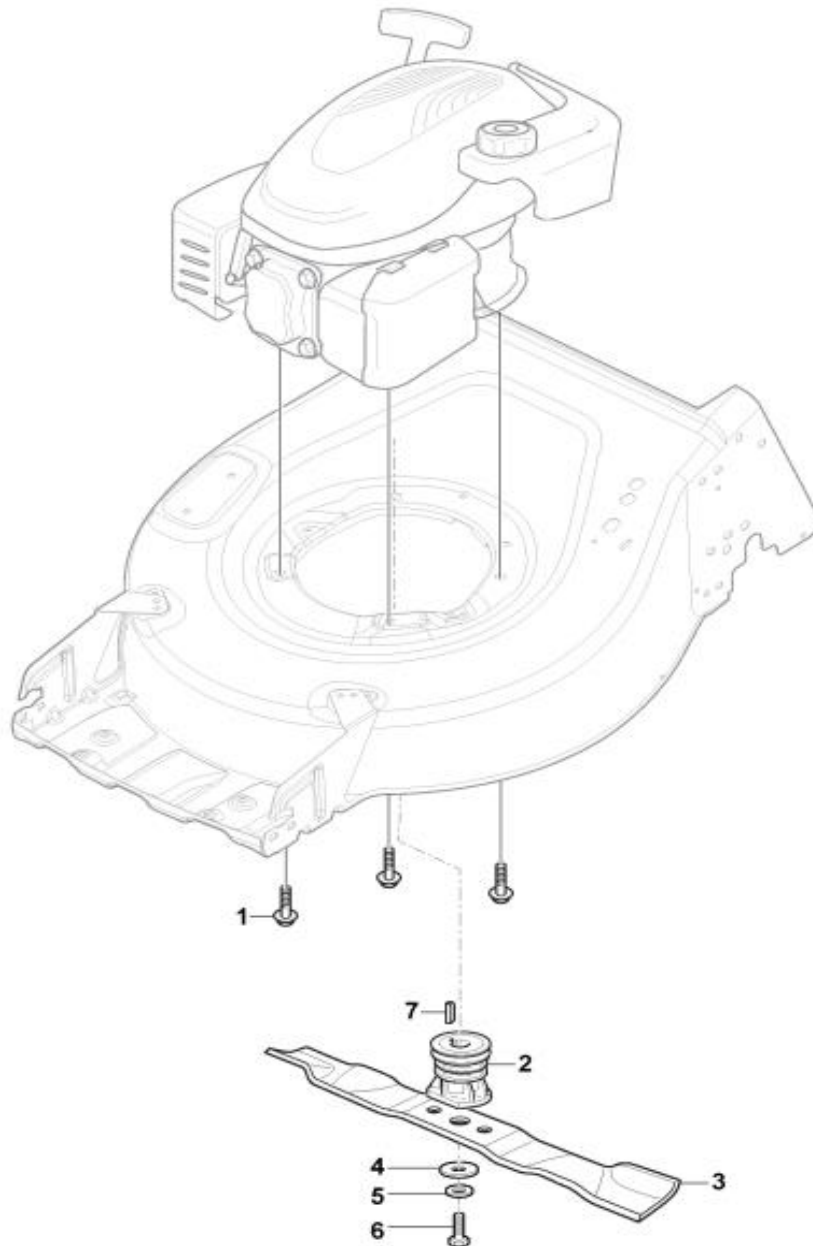

Handle, Upper Part

Falcon 4111H

No	Code	Name	Qty	No	Code	Name	Qty
1	76053	WHEEL	2	7	42467	HUB CAP GREY	2
2	77325	WHEEL	2	8		WASHER	4
3		WASHER	2	9	65835	PROTECTION, WHEEL	2
4	42472	NUT	2	10	42511	HUB CAP GREY	2
5		WASHER	2				
6	42472	NUT	2				

Wheel and Hub Cap

Falcon 4111H

No	Code	Name	Qty	No	Code	Name	Qty
1	42498	REAR CONVEYOR ASSY	1	7		SPRING	1
2	65837	STONE GUARD SIDE DISCHARGE ASSY	1	8		PIN	1
3		SCREW	2	9		CROWN FASTENER	4
4		FULCRUM PIN	1	10		PIN	1
5		NUT	2	11		SAFETY BUTTON	1
6		CAP	2	12		SPRING	1

Ejection - Guard

Falcon 4111H

No	Code	Name	Qty	No	Code	Name	Qty
1	77306	SCREW	3				
2	77985	HUB WITH PULLEY, CRANKSHAFT	1				
3	65820	LEFT MULCHING, BLADE	1				
4	48325	ELASTIC DISC	1				
5	48326	WASHER	1				
6	42481	SCREW	1				
7	76623	FEATHER, CRANKSHAFT	1				