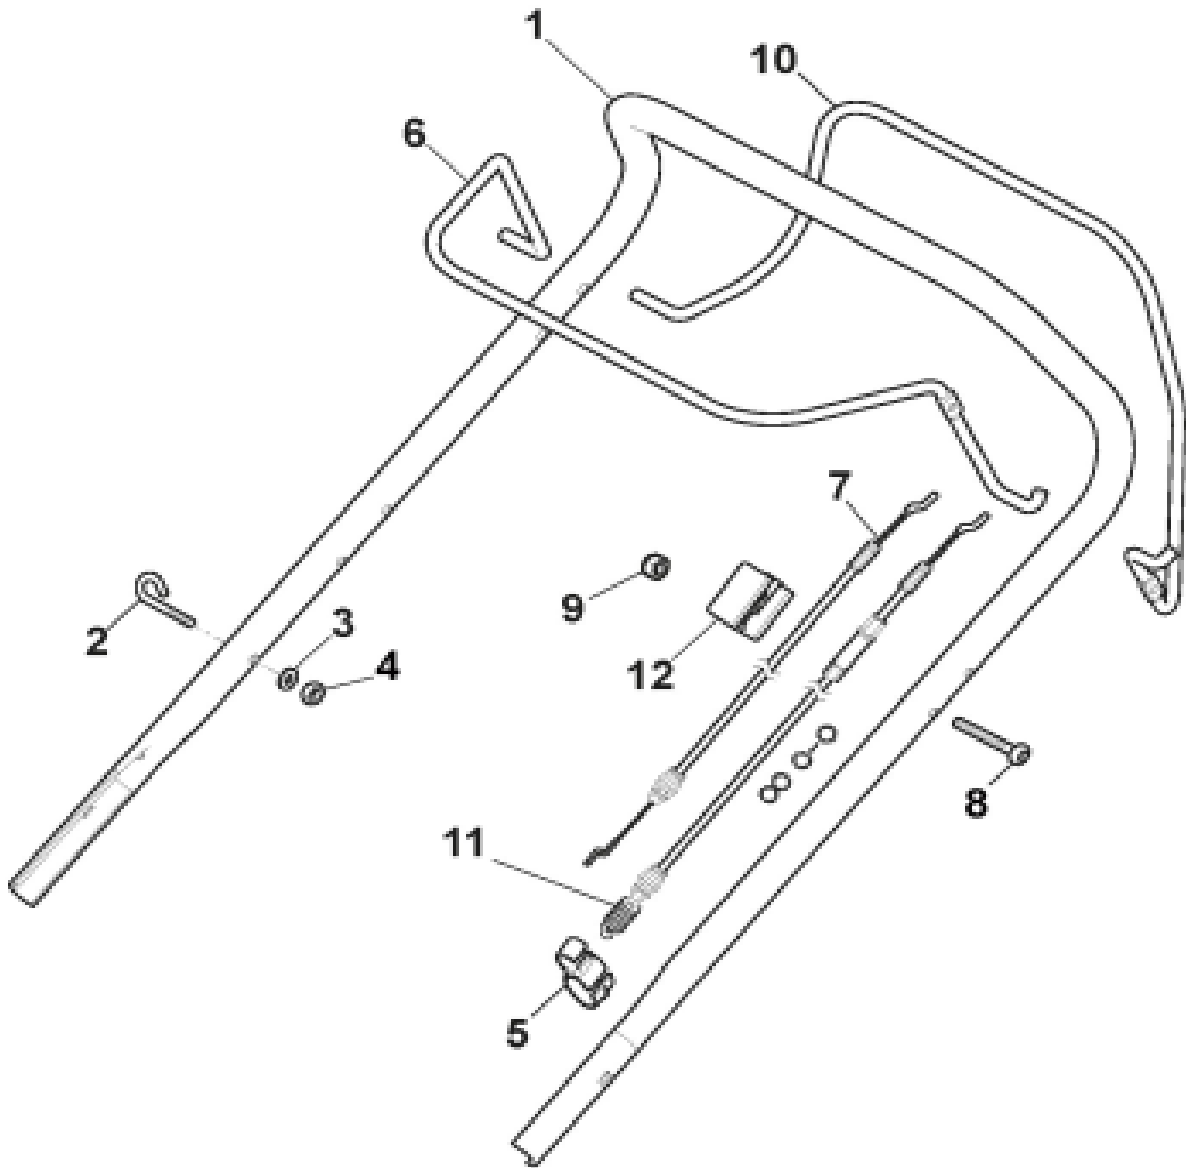

Deck

Falcon 4111H

Height Adjusting

Falcon 4111H

No	Code	Name	Qty	No	Code	Name	Qty
1		SCREW	2				
2	65806	MASK	1				
3	65807	INSERT	1				
4	65808	HANDLE	1				

Mask

Falcon 4111H

No	Code	Name	Qty	No	Code	Name	Qty
1	65809	LOWER HANDLE	1				
2	65810	HANDLE FIXING WASHER	4				
3	71998	NUT-KNOB ASSY	4				
4	65811	LOCKING HANDLE LEVER	2				
5	65811	LOCKING HANDLE LEVER	2				
6		FAIRLEAD	2				
7	77307	CONDUIT CLIP	1				

Handle , Lower Part

Falcon 4111H

No	Code	Name	Qty	No	Code	Name	Qty
1	77324	BLACK UPPER HANDLE	1	11	65843	CABLE REAR DRIVE	1
2	77309	GUIDE SPRING	1	12	42477	CABLE HOLDER	1
3		WASHER	1				
4		NUT	1				
5	77307	CONDUIT CLIP	1				
6	44739	LEVER, ENGINE BRAKE BLACK	1				
7	65815	CABLE, THREAD ENGINE BRAKE	1				
8		SCREW	1				
9		NUT	1				
10	42489	DRIVE CONTROL LEVER	1				

Handle, Upper Part

Falcon 4111H

No	Code	Name	Qty	No	Code	Name	Qty
1	76053	WHEEL	2	7	42467	HUB CAP GREY	2
2	77325	WHEEL	2	8		WASHER	4
3		WASHER	2	9	65835	PROTECTION, WHEEL	2
4	42472	NUT	2	10	42511	HUB CAP GREY	2
5		WASHER	2				
6	42472	NUT	2				

Wheel and Hub Cap

Falcon 4111H

No	Code	Name	Qty	No	Code	Name	Qty
1	42498	REAR CONVEYOR ASSY	1	7		SPRING	1
2	65837	STONE GUARD SIDE DISCHARGE ASSY	1	8		PIN	1
3		SCREW	2	9		CROWN FASTENER	4
4		FULCRUM PIN	1	10		PIN	1
5		NUT	2	11		SAFETY BUTTON	1
6		CAP	2	12		SPRING	1