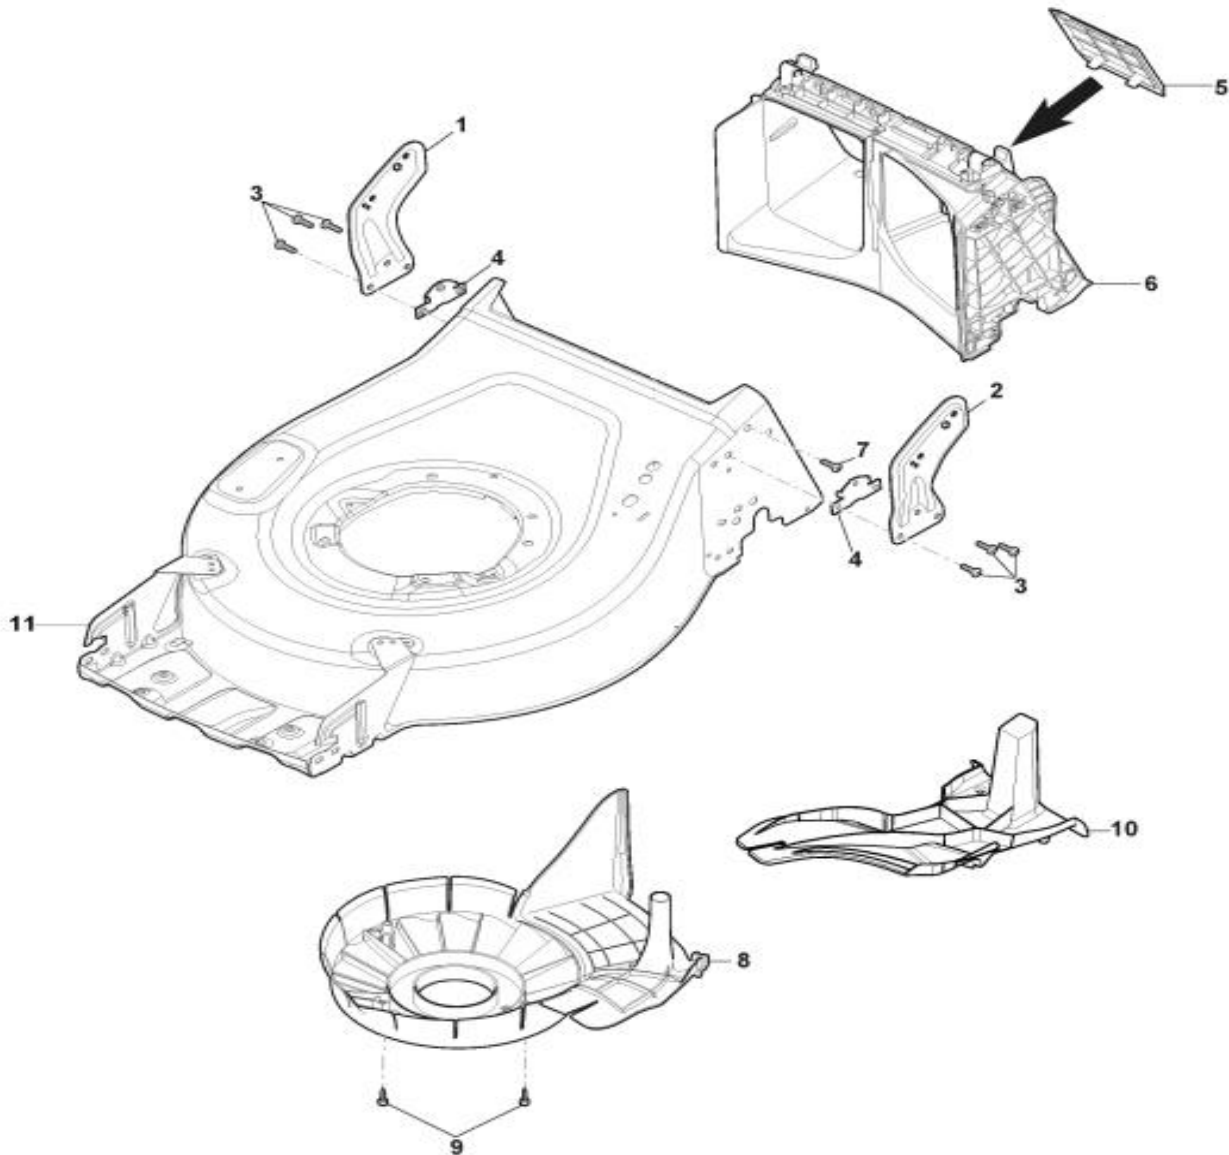

Falcon 4111H

No	Code	Name	Qty	No	Code	Name	Qty
1	77322	BRACKET-RH	1	14		SCREW	1
2		LEFT BRACKE	1	15	65798	WASHING CONNECTION	1
3		SCREW	6				
4	77317	PLATE	2				
5	71994	REAR DOOR	1				
6	65960	REAR CONVEYOR	1				
7		SCREW	2				
8	65795	BELT PROTECTION	1				
9		SCREW	2				
10	65796	MULCHING DEFLECTOR	1				
11	65828	GREY DECK	1				
12		CAP	1				
13		OR RING	1				

Deck

Falcon 4111H

Height Adjusting

Falcon 4111H

No	Code	Name	Qty	No	Code	Name	Qty
1		SCREW	2				
2	65806	MASK	1				
3	65807	INSERT	1				
4	65808	HANDLE	1				

Mask

Falcon 4111H

No	Code	Name	Qty	No	Code	Name	Qty
1	65809	LOWER HANDLE	1				
2	65810	HANDLE FIXING WASHER	4				
3	71998	NUT-KNOB ASSY	4				
4	65811	LOCKING HANDLE LEVER	2				
5	65811	LOCKING HANDLE LEVER	2				
6		FAIRLEAD	2				
7	77307	CONDUIT CLIP	1				

Handle , Lower Part

Falcon 4111H

No	Code	Name	Qty	No	Code	Name	Qty
1	77324	BLACK UPPER HANDLE	1	11	65843	CABLE REAR DRIVE	1
2	77309	GUIDE SPRING	1	12	42477	CABLE HOLDER	1
3		WASHER	1				
4		NUT	1				
5	77307	CONDUIT CLIP	1				
6	44739	LEVER, ENGINE BRAKE BLACK	1				
7	65815	CABLE, THREAD ENGINE BRAKE	1				
8		SCREW	1				
9		NUT	1				
10	42489	DRIVE CONTROL LEVER	1				

Wheel and Hub Cap

Falcon 4111H

No	Code	Name	Qty	No	Code	Name	Qty
1	42498	REAR CONVEYOR ASSY	1	7		SPRING	1
2	65837	STONE GUARD SIDE DISCHARGE ASSY	1	8		PIN	1
3		SCREW	2	9		CROWN FASTENER	4
4		FULCRUM PIN	1	10		PIN	1
5		NUT	2	11		SAFETY BUTTON	1
6		CAP	2	12		SPRING	1