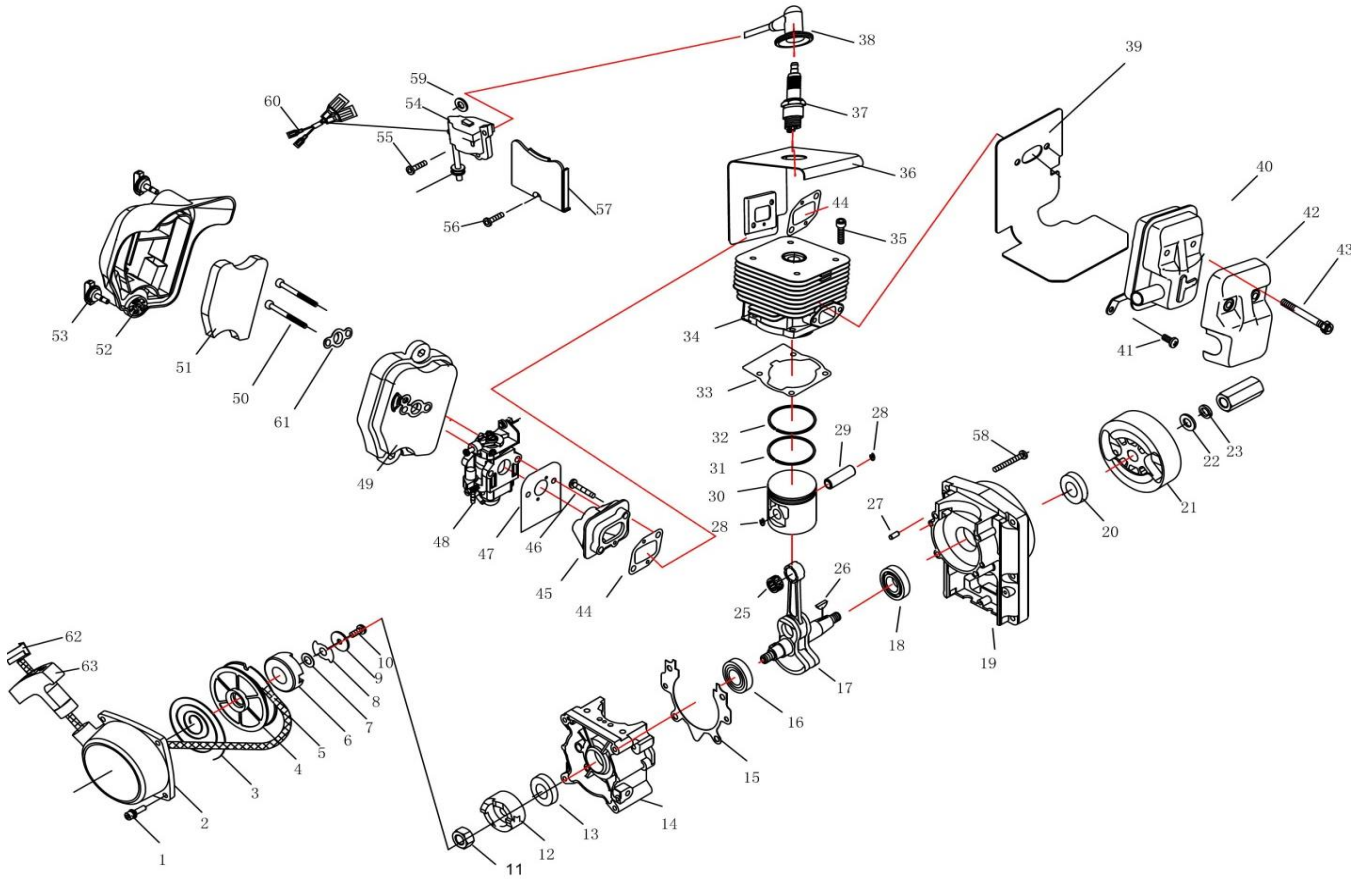

## DM 14 PE

Engine

# EXPLODED PARTS LIST

## DM 14 PE

No	Code	Name	Qty	No	Code	Name	Qty
1		SCREW	4	48	039666	CARBURETOR	1
2	010811	CASE	1	49	037782	CLEANER INSIDE COVER	1
3		SPRING	1	50		SCREW	2
4		PULLEY	1	51	037783	FILTER NET	1
5		ROPE	1	52	037784	CLEANER OUTSIDE COVER	1
6		START WHEEL	1	53	013449	SCREW	2
7		WASHER	1	54	037785	IGNITION COIL COMP.	1
8		GUIDE SLICE	1	55		BOLT	2
9		WASHER	1	56		BOLT	1
10		SCREW	1	57	048176	SHIELD	1
11			NUT	1	58		SCREW
12	032513	RATCHET	1	59		WASHER	2
13	010860	OIL-SEAL	2	60	078448	PARKING	1
14	037771	CRANK CASE	1	61	078449	BAFFLE	1
15	013532	GASKET	1	62		COVER	1
16	010771	BEARING	1	63		COVER	1
17	037772	CRANK SHAFT	1	64		HANDLE	1
18	010771	BEARING	1				
19	037773	CRANK CASE	1				
20	020855	OIL-SEAL	1				
21	037774	FLY WHEEL	1				
22		WASHER	1				
23		WASHER	1				
24		LONG NUT	1				
25	013538	BEARING	1				
26	032478	KEY	1				
27		4H8X10	1				
28	032066	RING	2				
29	013540	PISTON PIN	1				
30	037775	PISTON	1				
31	013541	PISTON RING	1				
32		PISTON RING	1				
33	013495	GASKET	1				
34	037776	CYLINDER	1				
35		SCREW	4				
36	048174	MANTLE	1				
37	010866	SPARK PLUG	1				
38	048175	PLUG CAP ASS.	1				
39	037778	GASKET	1				
40	037779	MUFFLER	1				
41		SCREW	1				
42	037780	MUFFLER SHIELD	2				
43		SCREW	2				
44	013504	GASKET	2				
45	039665	ADMITTING PIPE	1				
46		SCREW	2				
47	037781	GASKET	1				