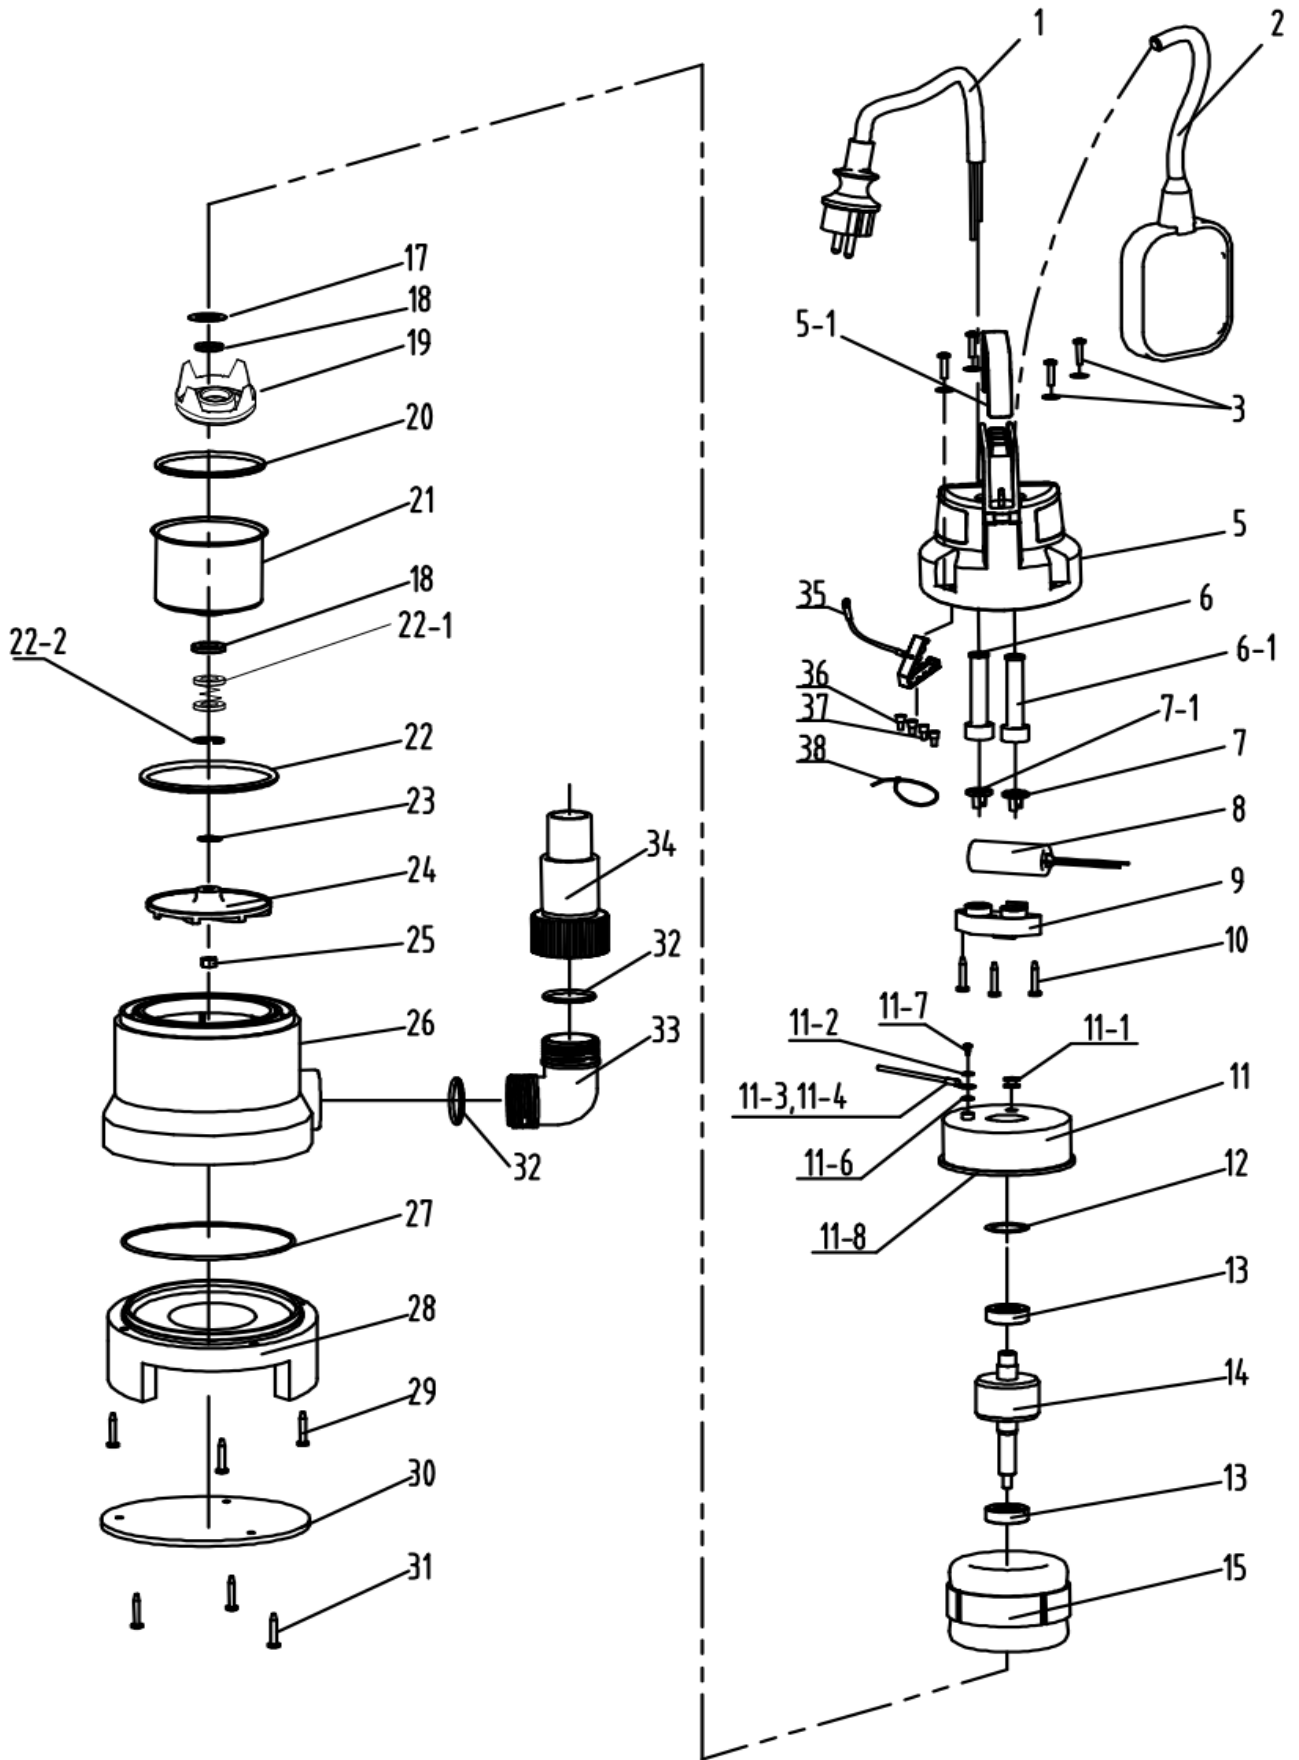

VSP 13000

EXPLODED PARTS LIST

Year:
Page(s): 2/2

VSP 13000

No	Code	Name	Qty	No	Code	Name	Qty
1	53935	POWER CORD	1	39		GROUNDING MARKER	1
2		FLOATING SWITCH	1	40		WHITE VASELINE	1
3	53943	SCREW COMPONENT	4				
5		REAR PUMP HOUSING COMPONENT	1	15-35	53933	MOTOR ASSY.	1
5-1		HANDLE COMPONENT	1				
6		CABLE SHEATH	1				
6-1	32305	CABLE SHEATH	1				
7	32272	CABLE RETAINER	1				
7-1	32271	CABLE RETAINER	1				
8	53932	CAPACITOR	1				
9	32306	CABLE BRIQUETTING	1				
10		SCREW	3				
11		SHEET METAL BACK COVER	1				
11-1	29687	WIRE BUSHING	1				
11-2		SPRING WASHER	1				
11-3		CONDUCTING WIRE	1				
11-4	32274	AMPHENOL CONNECTOR	1				
11-6		EXTERNAL SERRATED LOCK WASHER	1				
11-7		SCREW	1				
11-8		CLAMPING RING	1				
12	29701	CORRUGATED GASKET	1				
13		BEARING	2				
15	37644	STATOR	1				
14	32338	ROTOR	1				
17	29691	GASKET	1				
18	32278	SKELETON SEAL RING	2				
19		FRONT BUSHING	1				
20	29694	O-RING	1				
21	37645	FRONT COVER	1				
22	29696	O-RING	1				
22-1	37652	MECHANICAL SEAL	1				
22-2		SHAFT RETAINING RING	1				
23	53940	ADJUSTING GASKET	1				
24	29697	IMPELLER	1				
25		NUT	1				
26		MAIN PUMP HOUSING COMPONENT	1				
27	29698	O-RING	1				
28	32340	PUMP BASE	1				
29		SCREW	3				
30	32341	BASE PLATE	1				
31		SCREW	3				
32	32335	O-RING	2				
33	32336	ANGLE CONNECTOR	1				
34	32337	OUTPUT CONNECTOR	1				
35		RACK EARTH WELDING COMPONENT	1				
36		NYLON SECURE LINE PRESSING CAP	3				
37		NYLON SECURE LINE PRESSING CAP	2				
38		TIE	1				