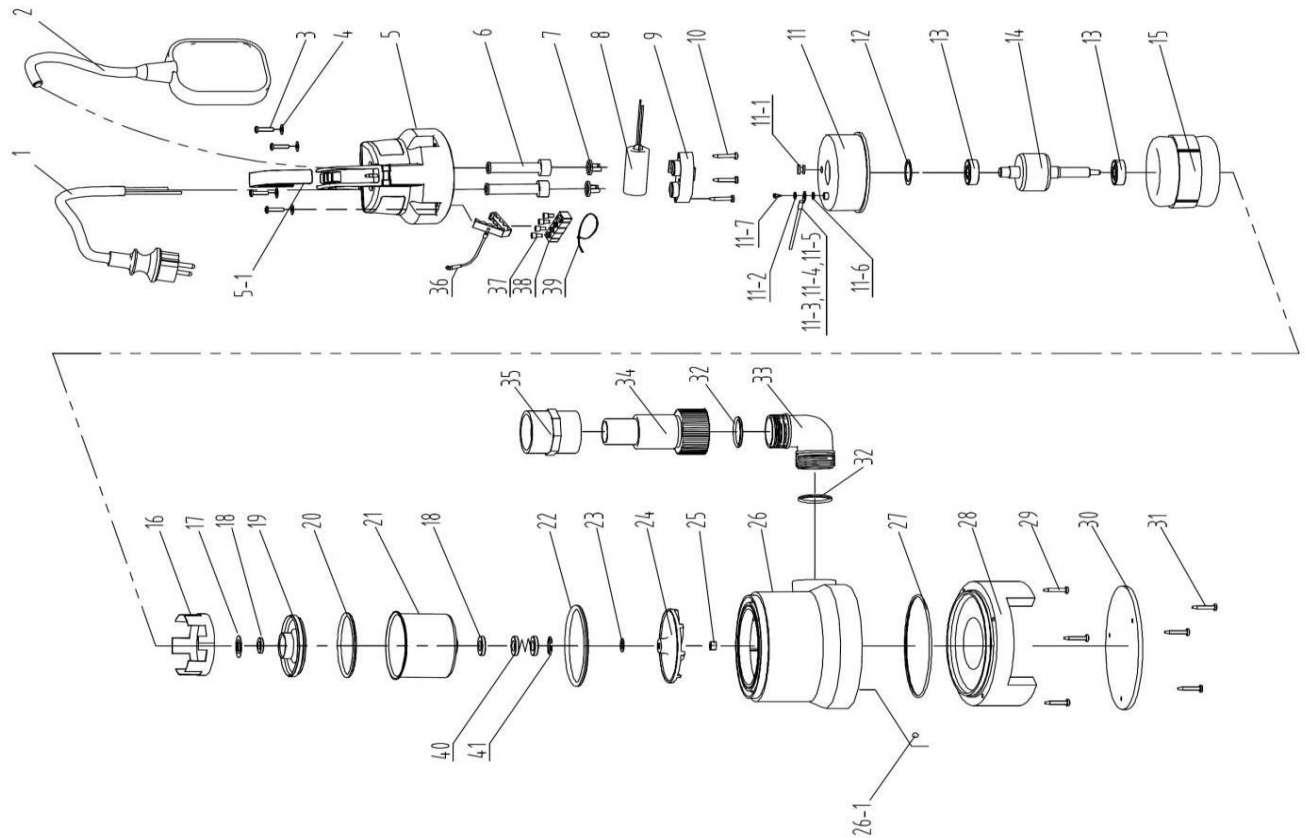

VSP 8000

No	Code	Name	Qty	No	Code	Name	Qty
1		ELECTRIC CABLE	1	15	037648	STATOR	1
2	080435	FLOAT SWITCH	1	16	032330	LINING RING	1
3		CUSTOMED SELF TAPPING SCREWS	4	17	029691	GASKET	1
4		GASKET	4	18	029692	SKELETON SEAL	2
5	037646	REAR PUMP	1	19	029693	ALUMINIUM BUSH	1
5-1	080434	HANDLE COVER	1	20	029694	O RING	1
6		CABLE SHEATH	1	21	037649	FRONT COVER	1
6	032305	CABLE SHEATH	1	22	029696	O RING	1
7	032271	CABLE BUCKLE	1	23		ADJUSTABLE GASKET	2
7	032272	CABLE BUCKLE	1	24	037650	IMPELLER	1
8		8UF CAPACITOR	1	25		NUT	1
9	032306	CABLE BLOCK	1	26	037651	MAIN PUMP SHELL	1
10		CUSTOM SELF TAPPING SCREWS	3	26-1	032283	STEEL BALL	1
11	037647	REAR COVER	1	27	029698	O RING	1
11-1	029687	WIRE SHEATH	1	28	032340	BASE	1
11-2	029688	GASKET	1	29		SELF TAPPING SCREWS	3
11-3		YELLOW GREEN LINE	1	30		FLOOR	1
11-4		CONNECTION PIECE	1	31		SELF TAPPING SCREWS	3
11-5	032308	HEAT SHRINKABLE TUBE	0.025m	32	032335	O RING	2
11-6		WASHER	1	33	032336	ELBOW	1
11-7		SCREW	1	34	032337	OUTLET CONNECT	1
12	029689	CORRUGATED GASKET	1	35		EXPANSION JOINT	1
13	024730	BEARING	2	36	032287	GROUNDDED COVER	1
14	032289	ROTOR	1	37		NYLON SAFTY PRESS CAP	2